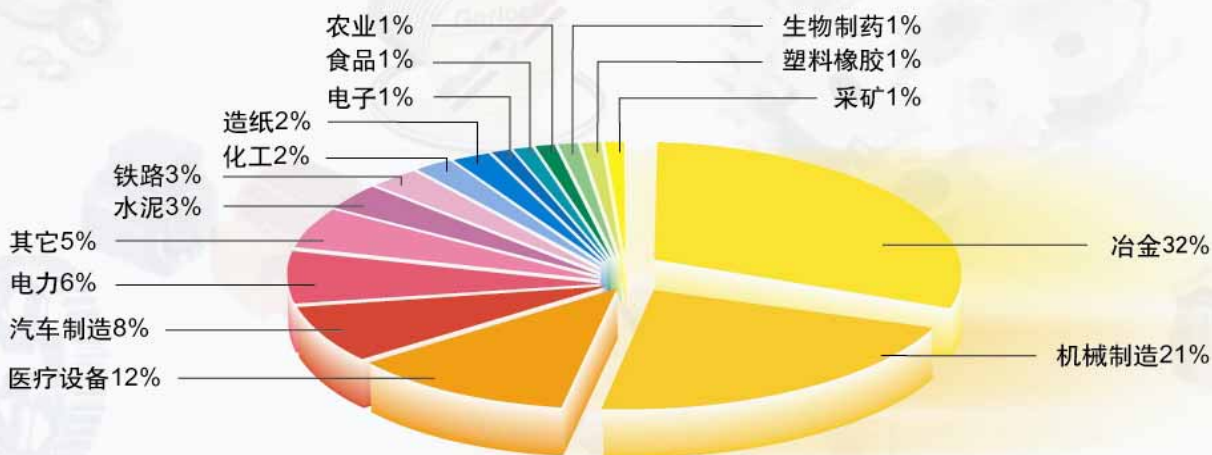

BDI SERVICE INDUSTRIES

BDI服务行业